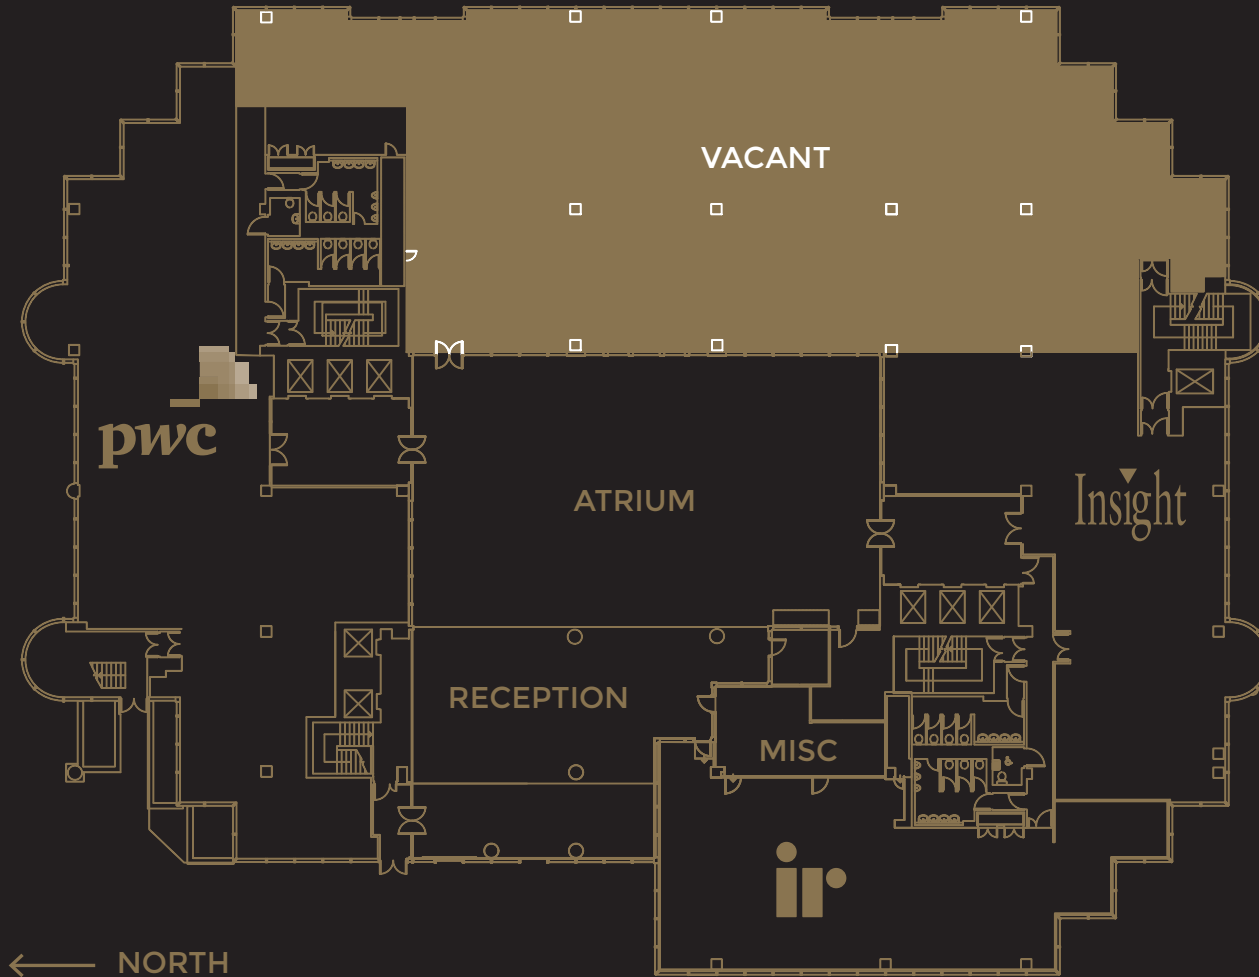

GROUND FLOOR SUITE AVAILABLE FROM 3,000 - 8,080 SQ FT

← NORTH